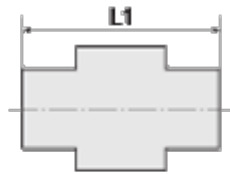

Data Sheet

Article number: 5864401410ES

Description: Stainless steel, straight union 44.014-10 ES, Ø10 - G 1/4"
cylindrical thread

Measures

L1 = 27.5

SW = 16